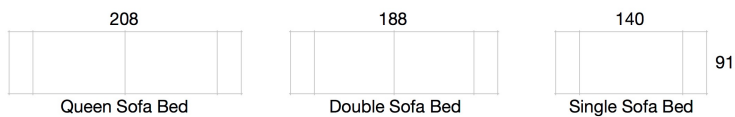

HAVANA SOFA BED

BY MATARO FURNITURE

'COZY MATTRESS' and 'Z-SPRING' trademarks and logos used under license from AXESS DIRECT, Inc. USA