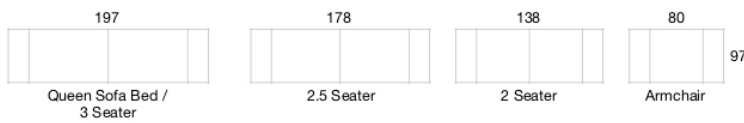

MIGLIORE SOFA BED

BY MATARO FURNITURE

'COZY MATTRESS' and 'Z-SPRING' trademarks and logos used under license from AXESS DIRECT, Inc. USA