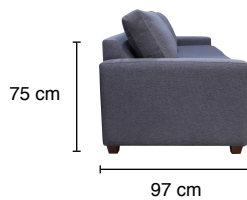

MIGLIORE SOFA BED

BY MATARO FURNITURE