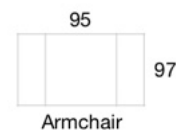

FREMONT SOFA

BY MATARO FURNITURE

Featuring a solid hardwood timber plinth comfort in the **Fremont Sofa** is enhanced through use of a combination HR and LR seat foam and oversized feather filled scatter cushions. The Fremont is featured in Warwick's Emir Sage and Shoreham Sage for the scatters.

FEATURES

Bonus Feather Filled Scatter Cushions included on sofas ordered in promo fabric (except armchair)

Solid Vic Ash Timber Plinth available in 5 stains - Smoke, Mist, Walnut, Chocolate and Clear

Seat Foam Foam Co. Combination HR 36-130 and LR 38-40 double sided seat foam (10 Year Warranty)

Fibre Filled 3 channel back cushion inserts

Fully Reversible seat and back cushions

Seat Support Intes 4120E (120 mm) elastic seat webbing (10 Year Warranty)

Detailed Top Stitching to arms, seats and back cushions

Exclusive To Harvey Norman

Proudly Manufactured In Australia

10 Year Structural Warranty