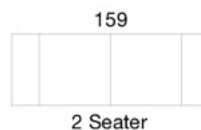

FREMONT SOFA

BY MATARO FURNITURE

Featuring a solid hardwood timber plinth comfort in the **Fremont Sofa** is enhanced through use of a combination HR and LR seat foam and oversized feather filled scatter cushions. The Fremont is featured in Warwick's Emir Sage and Shoreham Sage for the scatters.

FEATURES

Bonus Feather Filled Scatter Cushions included on sofas ordered in promo fabric (except armchair)

Solid Vic Ash Timber Plinth available in 5 stains - Smoke, Mist, Walnut, Chocolate and Clear

Seat Foam Foam Co. Combination HR 36-130 and LR 38-40 double sided seat foam (10 Year Warranty)

Fibre Filled 3 channel back cushion inserts

Fully Reversible seat and back cushions

Seat Support Intes 4120E (120 mm) elastic seat webbing (10 Year Warranty)

Detailed Top Stitching to arms, seats and back cushions

Exclusive To Harvey Norman

Proudly Manufactured In Australia

10 Year Structural Warranty