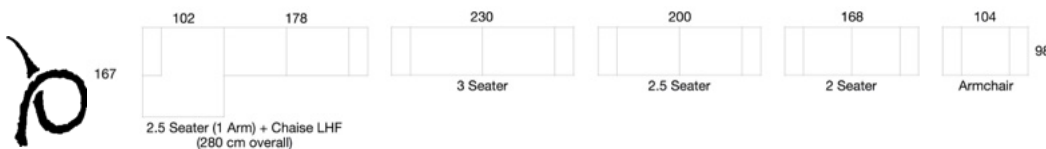

LEVI SOFA

BY MATARO FURNITURE

With its deeper seating and club style arms the **Levi Sofa** is a classic looking style which will fit most decors. The Levi is featured in Warwick's Emir Navy with oversized feather filled scatter cushions in Lyra Navy

FEATURES

Bonus Feather Filled Scatter Cushions included on sofas ordered in promo fabric (except armchair)

Seat Foam Dunlop Enduro Protect 36-100 Seat Foam (10 Year Warranty)

Fibre Filled 3 channel back cushion inserts

Fully Reversible seat and back cushions

Seat Support Intes 4120E (120 mm) elastic seat webbing (10 Year Warranty)

Detailed Top Stitching to arms, seats and back cushions

Solid Pine timber legs

Exclusive To Harvey Norman

Proudly Manufactured In Australia

10 Year Structural Warranty