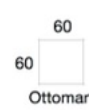

TUROSS SOFA

BY MATARO FURNITURE

The **Tuross Sofa** is our most popular sofa. With its splayed arm the Tuross adds a touch of affordable class to any household. The Tuross is featured in Warwick's Vibe Ink fabric complete with co-ordinate bolsters in Buxton Ink.

FEATURES

Bonus Bolster Cushions included on all sofas (except armchair) featuring a co-ordinating fabric face panel

Seat Foam Dunlop Enduro Protect 36-100 Seat Foam (10 Year Warranty)

Fibre Filled 3 channel back cushion inserts

Fully Reversible seat and back cushions

Seat Support Intes 4120E (120 mm) elastic seat webbing (10 Year Warranty)

Fully Piped arms, seats and back cushions

Solid Pine timber legs

Exclusive To Harvey Norman

Proudly Manufactured In Australia

10 Year Structural Warranty