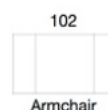

TUROSS SOFA

BY MATARO FURNITURE

The **Tuross Sofa** is our most popular sofa. With its splayed arm the Tuross adds a touch of affordable class to any household. The Tuross is featured in Warwick's Vibe Ink fabric complete with co-ordinate bolsters in Buxton Ink.

FEATURES

Bonus Bolster Cushions included on all sofas (except armchair) featuring a co-ordinating fabric face panel

Seat Foam Dunlop Enduro Protect 36-100 Seat Foam (10 Year Warranty)

Fibre Filled 3 channel back cushion inserts

Fully Reversible seat and back cushions

Seat Support Intes 4120E (120 mm) elastic seat webbing (10 Year Warranty)

Fully Piped arms, seats and back cushions

Solid Pine timber legs

Exclusive To Harvey Norman

Proudly Manufactured In Australia

10 Year Structural Warranty