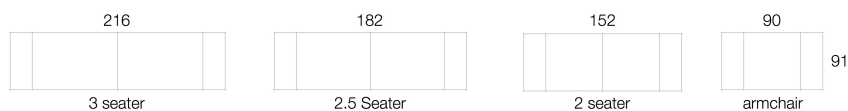

Seat Support Intes 4120E (120 mm) elastic seat webbing (10 Year Warranty)

Detailed Top Stitching to arms, seats and back cushions

Solid Pine timber legs

Proudly Manufactured In Australia

10 Year Structural Warranty